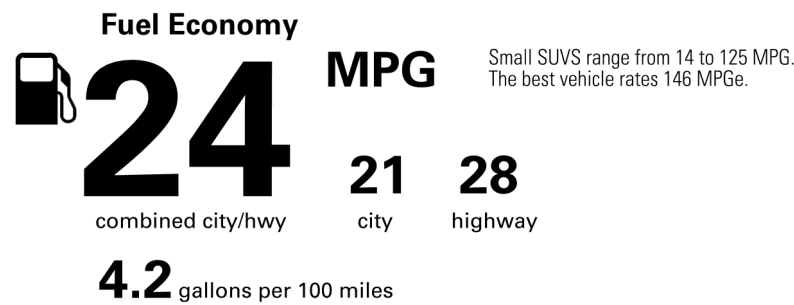

Not Original - Copy

Created on 2026-06-05 00:22:12 (UTC)

EPA DOT Fuel Economy and Environment

Gasoline Vehicle

You spend \$4,500 more in fuel costs over 5 years compared to the average new vehicle.

Annual fuel cost \$2,600