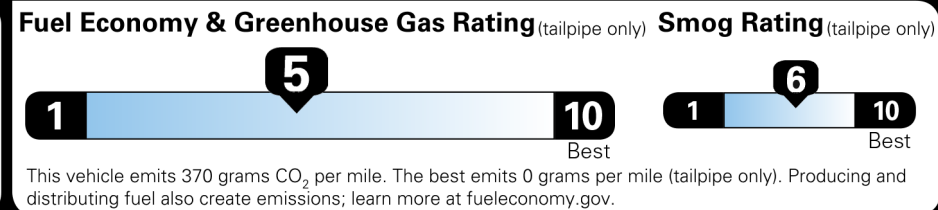

Not Original - Copy

Created on 2026-06-05 00:22:12 (UTC)

EPA DOT Fuel Economy and Environment

Gasoline Vehicle

You spend \$4,500 more in fuel costs over 5 years compared to the average new vehicle.

Annual fuel cost \$2,600